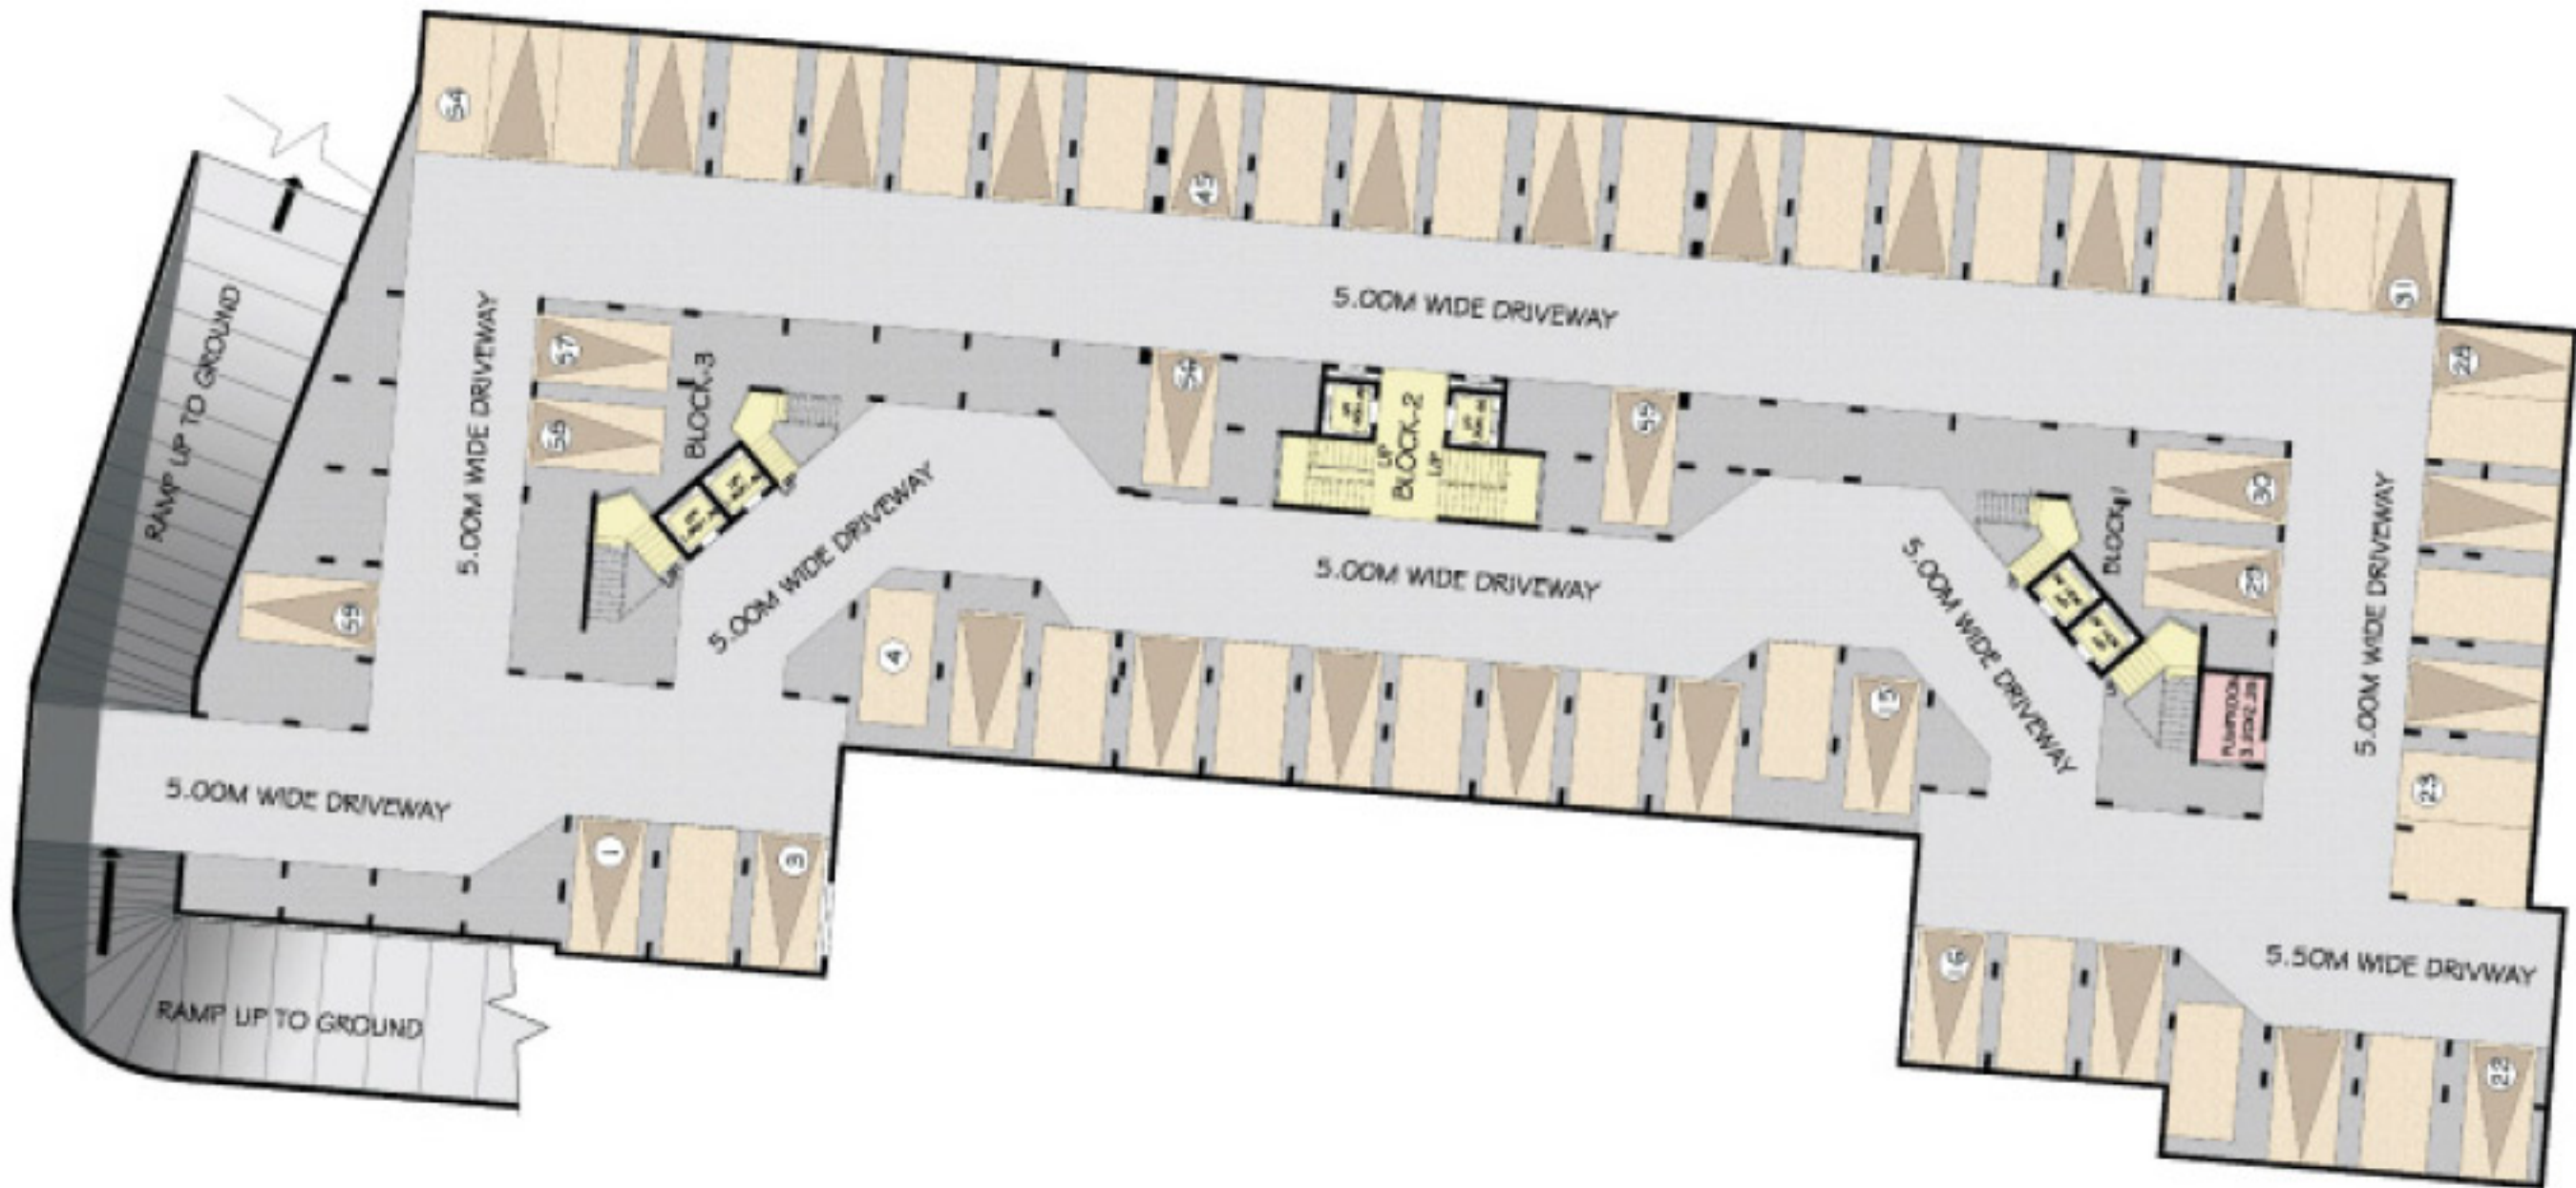

Mormugao

Vasco

Dabolim Airport

Verna Rly Stn

Arabian Sea

NH 17

B - 3 BED UNIT

SAVE
12% GST