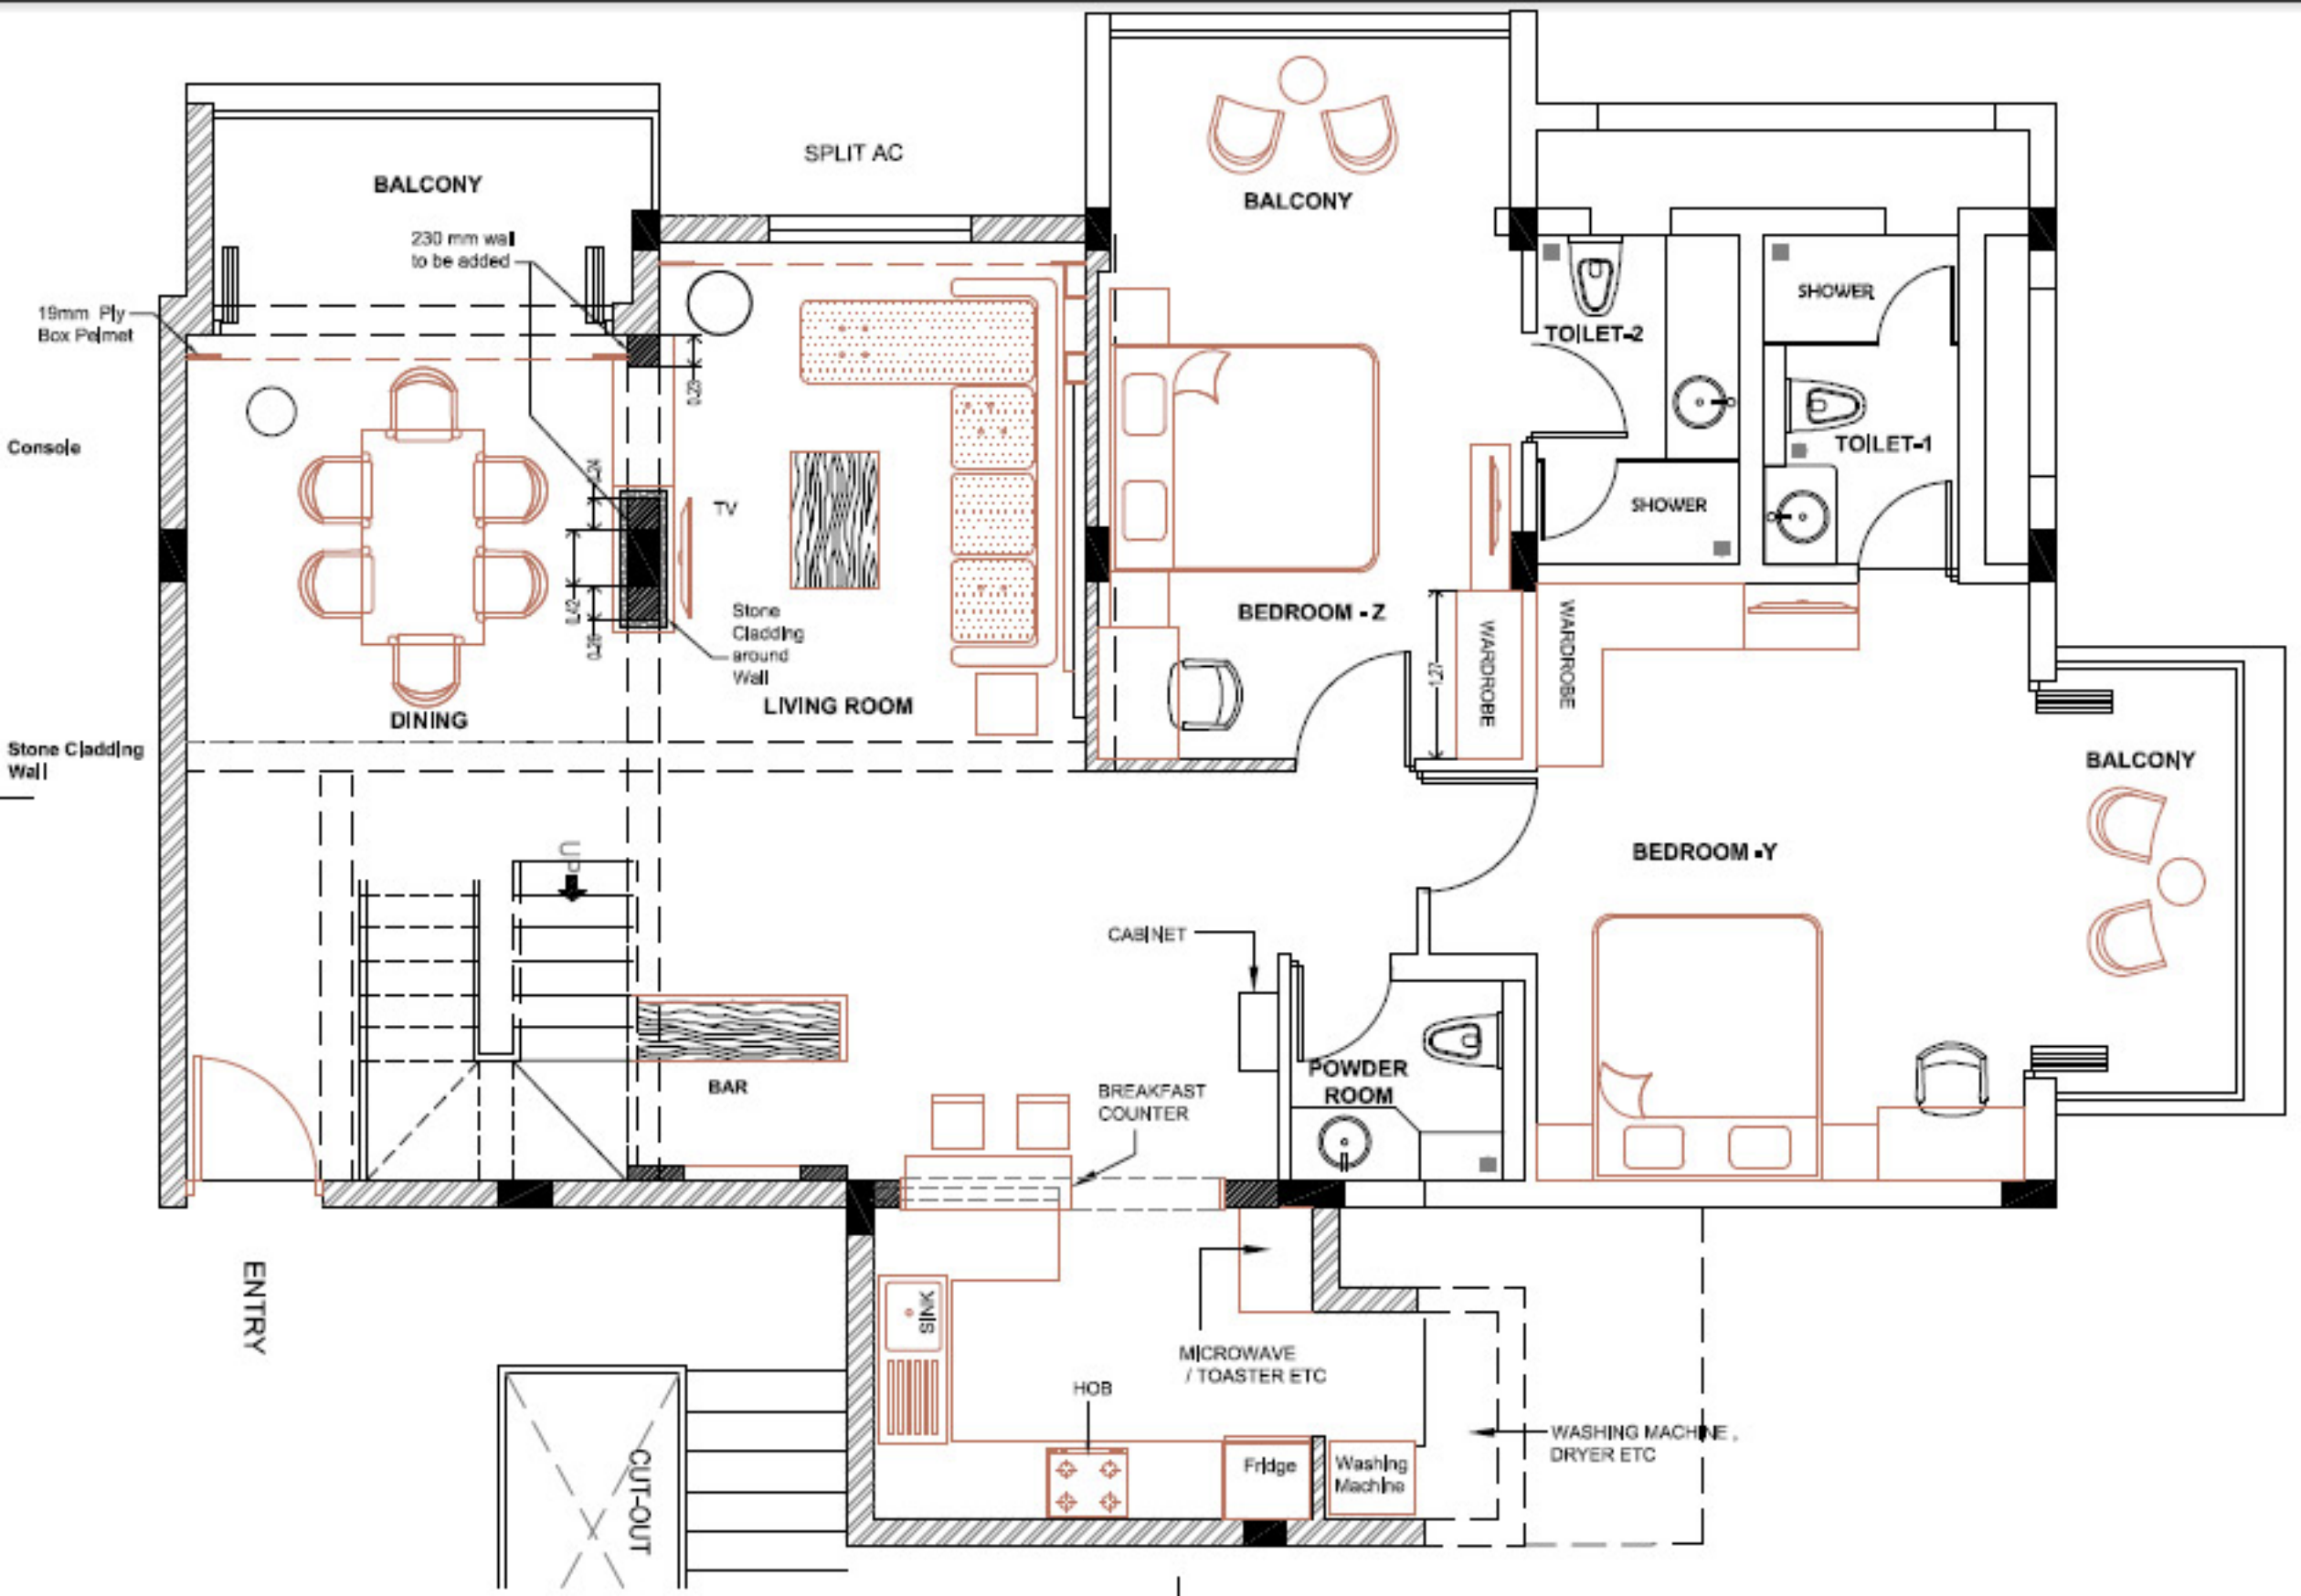

Mormugao

Vasco

Dabolim Airport

Verna Rly Stn

Arabian Sea

NH 17

B - 3 BED UNIT

SAVE
12% GST